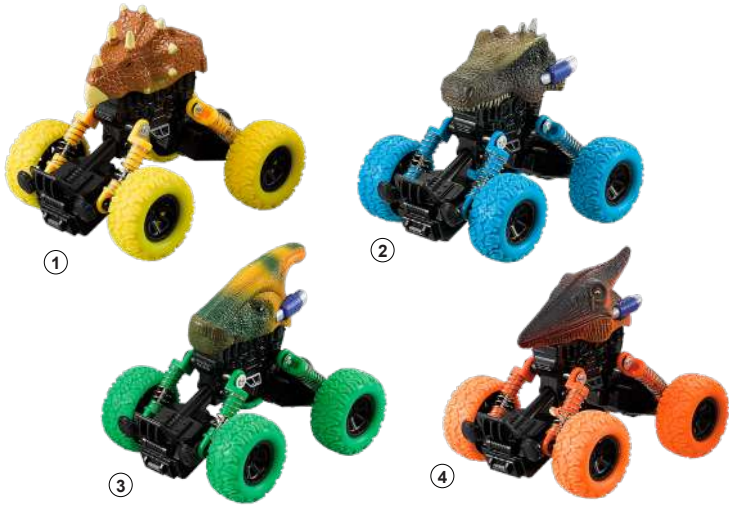

# Dinosaur figurines

TUBE  
15 PCS

20  
PCS  
DISPLAY

26  
cm

26 cm

NEW

Ref: 02400 11080  
Monster Dinosaurios Pull-Back Surt. 12 cm  
U/E.: 12/72

4  
ASSTD  
MODELS